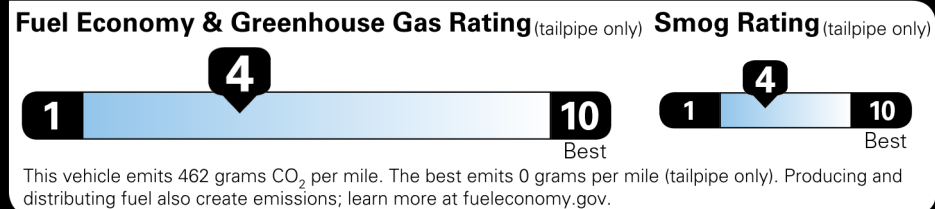

BASE MANUFACTURER'S SUGGESTED RETAIL PRICE $58,190.00

OPTIONAL EQUIPMENT

FE	50 State Emissions	
LZ	Limited Power Package - Includes Qi-Compatible Wireless Smartphone Charging, Bed + Cabin Power Supply (400W/120V AC), and LED Bed Lights	385.00
OF	TRD Off-Road Package - Includes 20-in. TRD alloy wheels with all-terrain tires, TRD grille, "TRD OFF-ROAD" bed-side decal, off-road suspension with Bilstein shocks, skid plates, mud guards, red TRD engine start button, TRD leather-wrapped shift knob, aluminum sport pedals, electronically controlled locking rear differential, Multi-Terrain Select (MTS), Crawl Control (CRAWL), and Downhill Assist Control (DAC)	3,580.00
SR	Power tilt/slide panoramic roof with power sunshade	1,350.00
ST	TRD Front Skid Plate	380.00
WS	Heated Leather-Wrapped Steering Wheel	150.00
2T	All Weather Floor Liners	199.00
3D	Black Front Bumper Letters	99.00
87	Multimedia Screen Protector - Glass	105.00
LB	Non-Skid Spray-On Bed Liner	599.00
T7	Tailgate Insert - Black	89.00

Original - Copy
Created on 2026-01-07 13:24:39 (UTC)

EPA DOT Fuel Economy and Environment

Gasoline Vehicle

Fuel Economy
19 MPG combined city/hwy
17 MPG city
22 MPG highway
5.3 gallons per 100 miles

Std Pickups range from 12 to 87 MPG. The best vehicle rates 146 MPGe.

You spend $4,500 more in fuel costs over 5 years compared to the average new vehicle.

Annual fuel cost $2,600

Actual results will vary for many reasons, including driving conditions and how you drive and maintain your vehicle. The average new vehicle gets 29 MPG and costs $8,500 to fuel over 5 years. Cost estimates are based on 15,000 miles per year at $3.30 per gallon. MPGe is miles per gasoline gallon equivalent. Vehicle emissions are a significant cause of climate change and smog.

fueleconomy.gov
Calculate personalized estimates and compare vehicles

MANUFACTURER'S SUGGESTED RETAIL PRICE[†]	$65,126.00
DELIVERY, PROCESSING AND HANDLING FEE	2,095.00
TOTAL SUGGESTED RETAIL PRICE	$67,221.00

[†]Manufacturer's suggested retail price excludes delivery processing and handling fees, license and title fees, applicable federal, state and local taxes, and dealer and distributor options and accessories.

Delivered by Truck to: 20058
WESTBORO TOYOTA, INC.
271 TURNPIKE ROAD
WESTBOROUGH MA01581

TML1E1N2S0F0W0