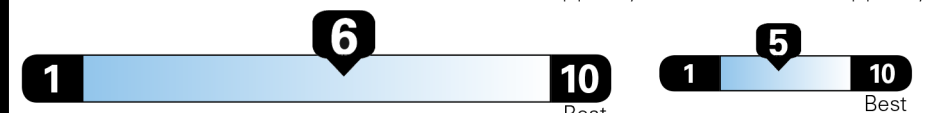

29 city 31 highway

Small SUVs range from 14 to 125 MPG. The best vehicle rates 146 MPGe.

You save

\$250
 in fuel costs over 5 years compared to the average new vehicle.

Annual fuel cost

\$1,650

Fuel Economy & Greenhouse Gas Rating (tailpipe only) Smog Rating (tailpipe only)