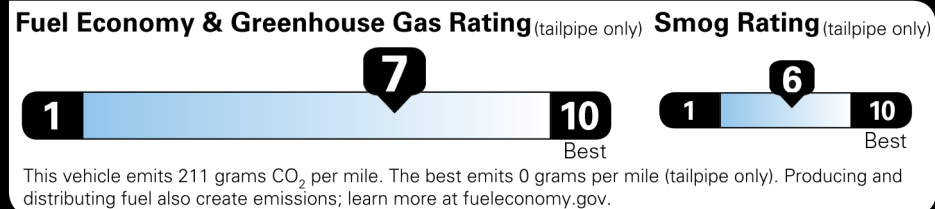

- Toyota Safety Sense 3.0 w/Pre-Collision
- Connected Services Capable. 4G Network Dependent. See Toyota.com for details.
- Smart Key System w/ Push Button Start
- Blind Spot Monitor w/ Rear Cross-Traffic Alert

EXTERIOR

- 17-in. Alloy Wheels
- LED Headlights w/ Bulb Turn Signal
- LED Taillights w/Bulb Turn Signal
- Heated Power Outside Mirrors
- Black Badges & Smoked Front Emblem
- Sport Grille
- Rear Windshield Wiper

INTERIOR

- 7-in. Digital Gauge Cluster
  - 8-in Toyota Audio Multimedia w/ 6-Speakers, Wireless Apple CarPlay and Android Auto Compatibility
  - SiriusXM w/3-Month Trial
  - Wireless Smartphone Charging
  - 4 USB Ports
  - Steering Wheel w/Paddle Shifters
  - Auto Climate Control w/Rear-Seat Vents
  - Fabric-Trimmed Seats
2. For Full Product Details, Please Visit: Toyota.com/CorollaCrossHybrid
   Full Tank of Gas

BASE MANUFACTURER'S SUGGESTED RETAIL PRICE $30,715.00

OPTIONAL EQUIPMENT

FE	50 STATE EMISSIONS	
MR	Moonroof Package: Tilt & Slide Moonroof, Tonneau Cover	940.00
TX	Two Tone Exterior Color	500.00
2T	All Weather Floor/Cargo Liners	309.00
MF	Mudguards	160.00

Not Original - Copy

EPA DOT Fuel Economy and Environment

Gasoline Vehicle

Fuel Economy
42 MPG
Small SUVs range from 14 to 125 MPG. The best vehicle rates 146 MPGe.
46 city 39 highway
2.4 gallons per 100 miles

You save $2,500
in fuel costs over 5 years compared to the average new vehicle.

Annual fuel cost $1,200

Actual results will vary for many reasons, including driving conditions and how you drive and maintain your vehicle. The average new vehicle gets 29 MPG and costs $8,500 to fuel over 5 years. Cost estimates are based on 15,000 miles per year at $3.30 per gallon. MPGe is miles per gasoline gallon equivalent. Vehicle emissions are a significant cause of climate change and smog.

fuel economy.gov
Calculate personalized estimates and compare vehicles

MANUFACTURER'S SUGGESTED RETAIL PRICE[†]	$32,624.00
DELIVERY, PROCESSING AND HANDLING FEE	1,450.00
TOTAL SUGGESTED RETAIL PRICE	$34,074.00

[†]Manufacturer's suggested retail price excludes delivery processing and handling fees, license and title fees, applicable federal, state and local taxes, and dealer and distributor options and accessories.

Delivered by Truck to: 44016
WHITE RIVER TOYOTA
303 SYKES MOUNTAIN AVENUE
P.O. BOX 1280
WHITE RVR JCTN VT05001

TML2E1N2S0F0W0