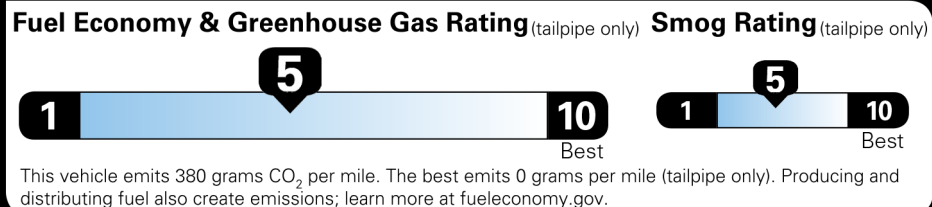

BASE MANUFACTURER'S SUGGESTED RETAIL PRICE $62,725.00

OPTIONAL EQUIPMENT		
FE	Federal Emissions	
AA	20-in. Alloy Wheels	1,240.00
CC	Console Cool Box	170.00
PP	Premium Package - JBL Premium Audio, Power Moonroof, Digital Rearview Mirror, Leather-Trimmed Power Front Seats w/ Memory Driver's Seat, Heated & Ventilated 2nd Row, Head-Up Display, Lane Change Assist, FrontCross-Traffic Alert, Digital Key (req.Remote Connect Trial/ Sub.) & Traffic Jam Assist (req. Drive Connect Trial/Sub.), 4G Network Dependent.	4,905.00
SF	Stabilizer Disconnect Mechanism	1,230.00
TL	Liftgate Light	200.00
6E.	Black Badge Overlay - iForceMax	75.00
3T.	Cross Bars	570.00
G4.	Illuminated Door Sills	415.00
D5.	Door Edge Guard	168.00
DK.	Owner's Portfolio	
BM.	Body Side Moldings	277.00

Not Original - Copy
Created on 2026-06-24 14:21:22 (UTC)

EPA DOT Fuel Economy and Environment

Gasoline Vehicle

Fuel Economy
23 MPG
Standard SUVs range from 13 to 115 MPG. The best vehicle rates 146 MPGe.
22 25
combined city/hwy city highway
4.3 gallons per 100 miles

You spend $5,000 more in fuel costs over 5 years compared to the average new vehicle.

Annual fuel cost $2,600

Actual results will vary for many reasons, including driving conditions and how you drive and maintain your vehicle. The average new vehicle gets 29 MPG and costs $8,000 to fuel over 5 years. Cost estimates are based on 15,000 miles per year at $3.95 per gallon. MPGe is miles per gasoline gallon equivalent. Vehicle emissions are a significant cause of climate change and smog.

fuel economy.gov
Calculate personalized estimates and compare vehicles

MANUFACTURER'S SUGGESTED RETAIL PRICE[†]	$71,975.00
DELIVERY, PROCESSING AND HANDLING FEE	1,595.00
TOTAL SUGGESTED RETAIL PRICE	$73,570.00

[†]Manufacturer's suggested retail price excludes delivery processing and handling fees, license and title fees, applicable federal, state and local taxes, and dealer and distributor options and accessories.

Delivered by Truck to: 44016
WHITE RIVER TOYOTA
303 SYKES MOUNTAIN AVENUE
P.O. BOX 1280
WHITE RVR JCTN VT05001

TML2E1N1S0F0W0