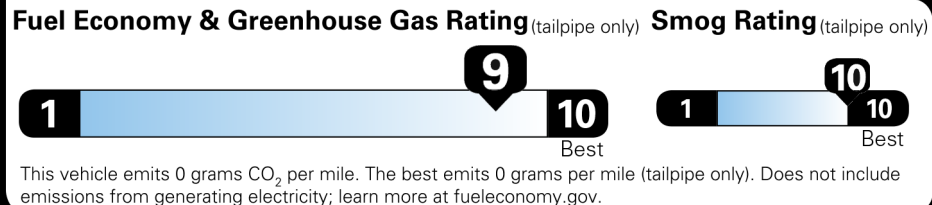

Not Original - Copy

Created: 2026-04-22 17:52:23 (UTC)

EPA DOT Fuel Economy and Environment

You save \$4,750

in fuel costs over 5 years

compared to the average new vehicle.

Annual fuel cost \$750

Actual results will vary for many reasons, including driving conditions and how you drive and maintain your vehicle. The average new vehicle gets 29 MPG and costs \$8,500 to fuel over 5 years. Cost estimates are based on 15,000 miles per year at \$0.17 per kW-hr. MPGe is miles per gasoline gallon equivalent. Vehicle emissions are a significant cause of climate change and smog.