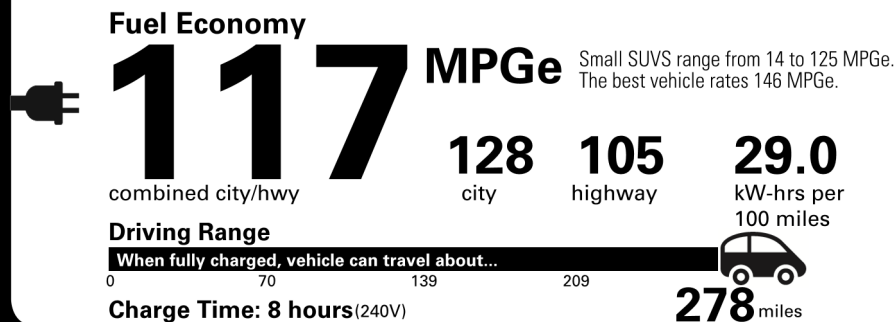

Not Original - Copy

Created: 2026-04-22 17:52:23 (UTC)

EPA DOT Fuel Economy and Environment

You save \$4,750

in fuel costs over 5 years

compared to the average new vehicle.

Annual fuel cost \$750

Actual results will vary for many reasons, including driving conditions and how you drive and maintain your vehicle. The average new vehicle gets 29 MPG and costs \$8,500 to fuel over 5 years. Cost estimates are based on 15,000 miles per year at \$0.17 per kW-hr. MPGe is miles per gasoline gallon equivalent. Vehicle emissions are a significant cause of climate change and smog.